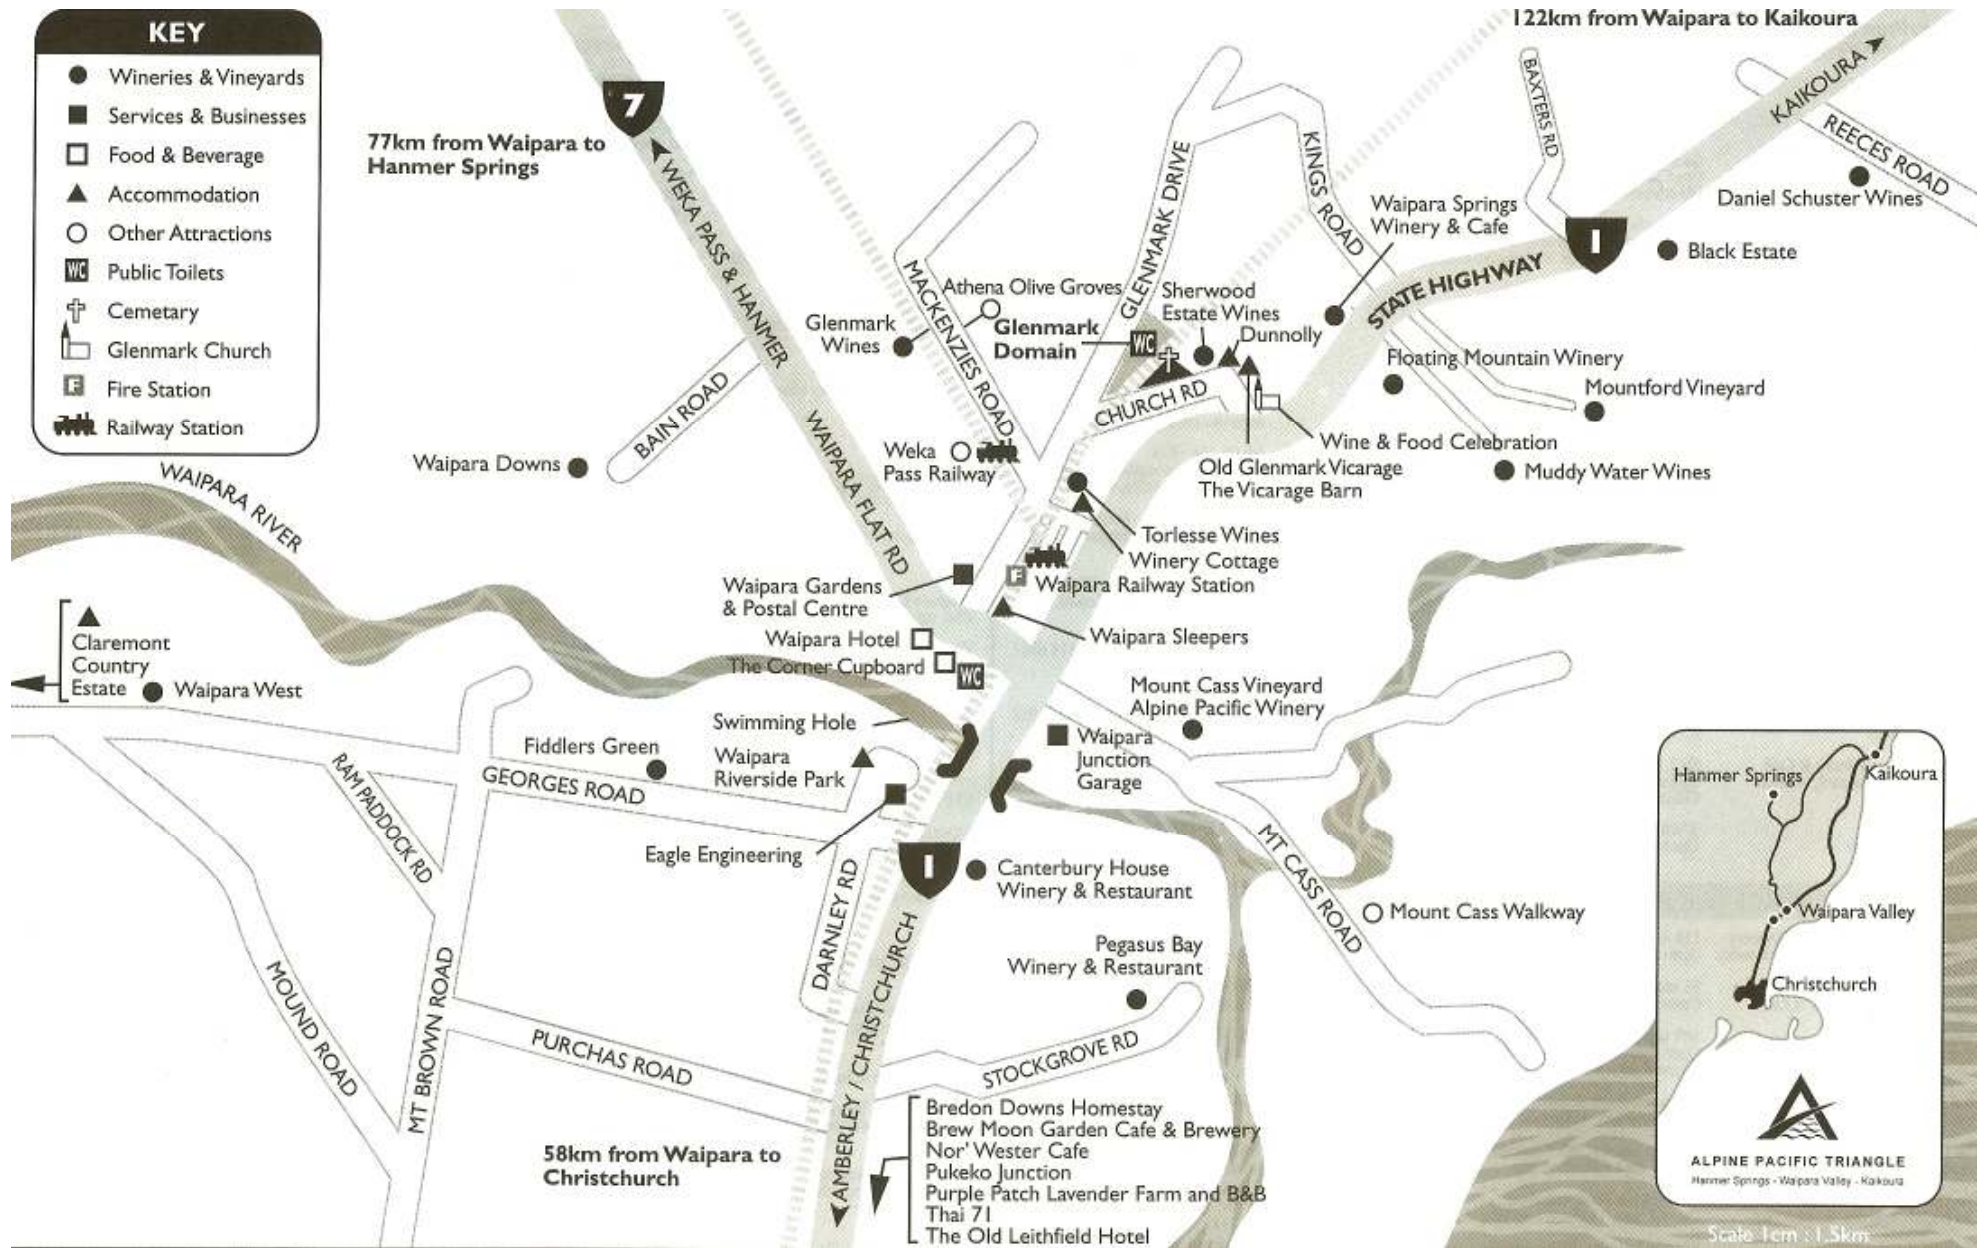

KEY

- Wineries & Vineyards
- Services & Businesses
- Food & Beverage
- ▲ Accommodation
- Other Attractions
- WC Public Toilets
- † Cemetary
- ⊠ Glenmark Church
- 🚒 Fire Station
- 🚂 Railway Station

ALPINE PACIFIC TRIANGLE
Hanmer Springs - Waipara Valley - Kaikoura

Scale 1cm : 1.5km