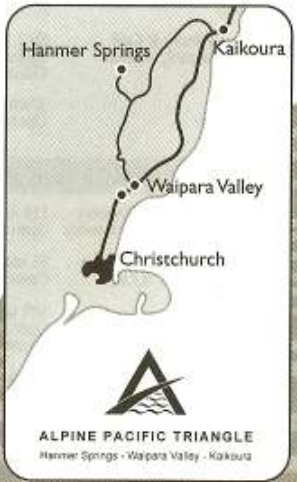

KEY

- Wineries & Vineyards
- Services & Businesses
- Food & Beverage
- ▲ Accommodation
- Other Attractions
- WC Public Toilets
- † Cemetary
- ⊠ Glenmark Church
- 🚒 Fire Station
- 🚂 Railway Station

ALPINE PACIFIC TRIANGLE
Hanmer Springs - Waipara Valley - Kaikoura